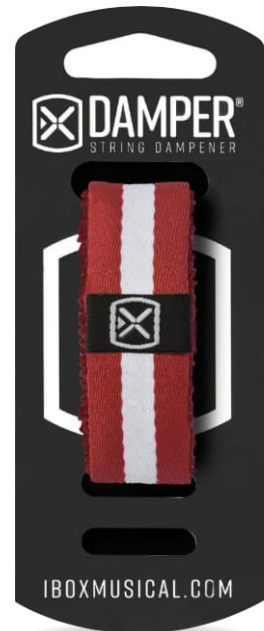

**BLACK/RED/  
WHITE/BLUE  
POLYESTER**

STRAP WITH  
BLACK AND WHITE  
FABRIC IBOX TAG

- DKSM05** SMALL
- DKMD05** MEDIUM
- DKLG05** LARGE
- DKXL05** EXTRA LARGE

IBOXMUSICAL.COM

**PURPLE/WHITE  
POLYESTER**

**PURPLE/WHITE  
POLYESTER**

STRAP WITH  
BLACK AND WHITE  
FABRIC IBOX TAG

- DKSM07** SMALL
- DKMD07** MEDIUM
- DKLG07** LARGE
- DKXL07** EXTRA LARGE

IBOXMUSICAL.COM

**BLUE/WHITE  
POLYESTER**

**BLUE/WHITE  
POLYESTER**

STRAP WITH  
BLACK AND WHITE  
FABRIC IBOX TAG

- DKSM09** SMALL
- DKMD09** MEDIUM
- DKLG09** LARGE
- DKXL09** EXTRA LARGE

IBOXMUSICAL.COM

**RED/WHITE  
POLYESTER**

**RED/WHITE  
POLYESTER**

STRAP WITH  
BLACK AND WHITE  
FABRIC IBOX TAG