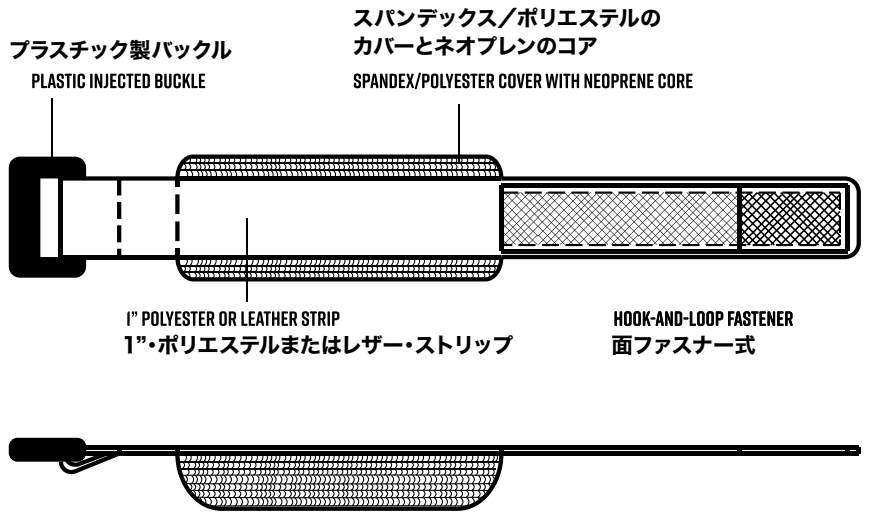

FOLDABLE PACKAGING

折りたたみ式パッケージ